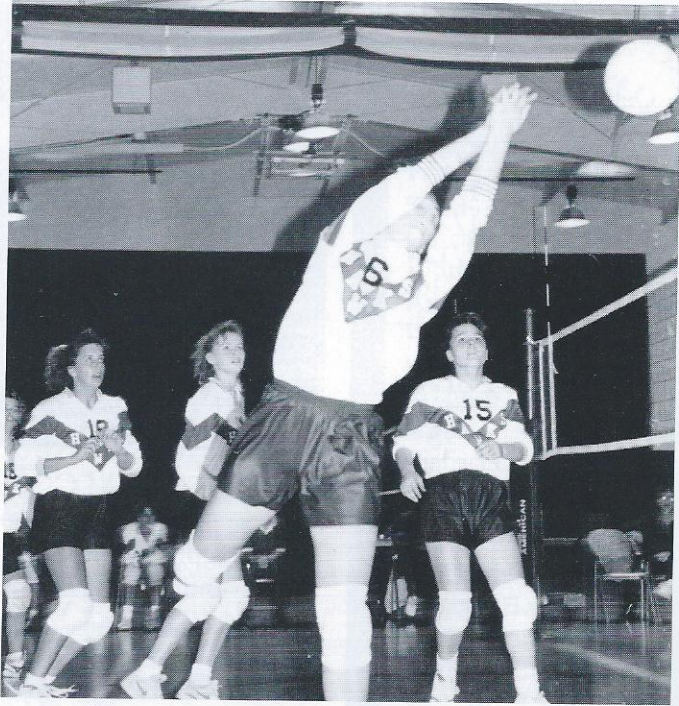

Senior Lea Ann Ross, who was chosen for 2nd Team All Conference, catches some hang time after returning the ball.

Danelle Drees goes for the return while teammates Becky Hutchinson and Amy Griswold look on anxiously. Both Becky and Kathy Ryan made Academic All-Conference.

West Delaware High School Library

Carrie Deahl, Kathy Ryan and Sam Hutchinson are ready to assist, but Kelley Thomas handles the ball with expertise.

UNIVERSITY VOLLEYBALL; Front Row (L to R): Danelle Drees, Becky Hutchinson, Lea Ann Ross, Samantha Hutchinson, Michele Ankrom, Jody Lindauer, Kamber Louk, Deena Stufflebeam, Vicki Schaffer. Row 2: Head Coach Leslie Hart, Tracy Lammers, Christy McGrane, Kelley Thomas, Amy Milroy, Kathy Ryan, Jenny Woods, Amy Griswold, Carrie Deahl.