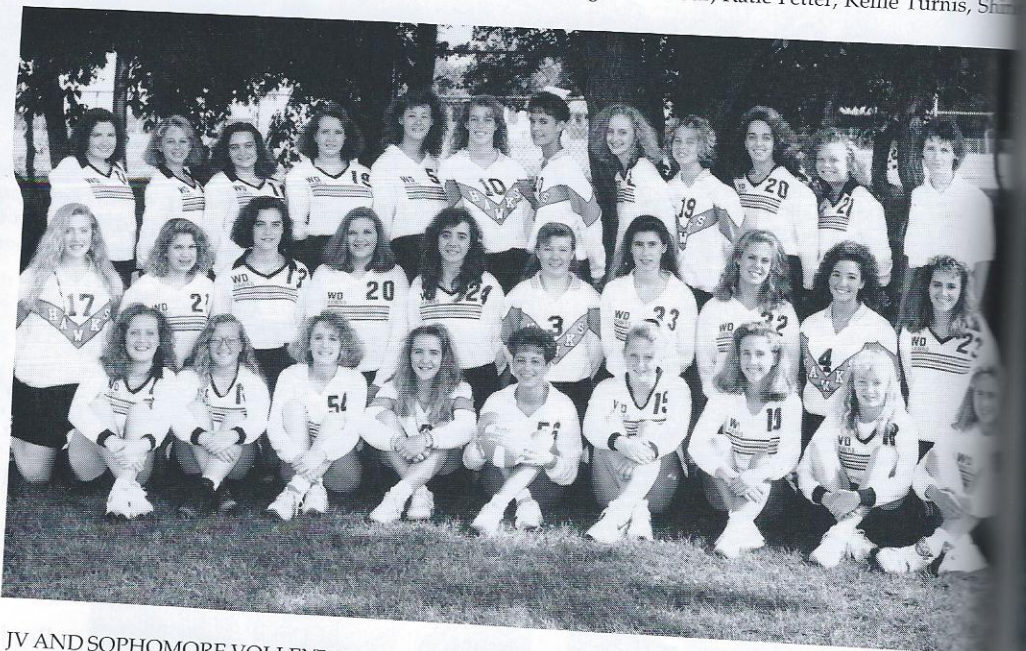

The Lady Hawks prove their determination in fighting through a tough season. That's the true Hawk spirit!

1992 Volleyball

SCOREBOOK

	Us	Them
Monticello	0	3
South Tama	1	3
La Salle	1	3
Columbus	0	3
Marion	0	3
Beckman	1	3
Vinton	3	1
Cascade	2	3
Independence	0	3
Benton	0	3
Oelwein	0	3

Vinton Tournament
2-6
Prairie Tournament
1-5
Beckman Tournament
2-6
WaMaC Tournament
1-5

FRESHMAN VOLLEYBALL: Front Row (L to R): Emily Swanson, Joanna Steffen, Staci Lammers, Kim Perry, Tanya Young, Sarah Bergeson, Melisa Butikofer, Tara Young, Laura Weibel. Row 2: Head Coach Jane Wegman, Christie Miller, Tonya Fry, Jodi Hanson, Sara Gassman, Angie Ridenour, Katie Fetter, Kellie Turnis, Sherry Recker.

Senior Michele Ankrom gets set for the perfect serve.

JV AND SOPHOMORE VOLLEYBALL: Front Row (L to R): Nikki Engelken, Leah Reilly, Rachel Hutchins, Jolene Woods, Lori Lester, Kelsey Tegeler, Caryn Goettsch, Holly Recker, Kelli Recker. Row 2: Jessie T... Courtney Trierveiler, Sarah Scanlan, Stephanie Kuhn, Jill Wiley, Vicki Schaffer, Jana Weber, Jocelyn Teg... Tanya Besler, Tiffany Woellert. Row 3: Colleen Brown, Shannon Doyle, Stephanie Heffernan, Bobbie Jo Han... Karla Krapfl, Carrie Deahl, Kelley Thomas, Trish Westhoff, Jenny Woods, Laura Appleby, Jenni Malan... Head Varsity Coach Leslie Hart. Not pictured: Assistant Varsity Coach Karla Lammers.