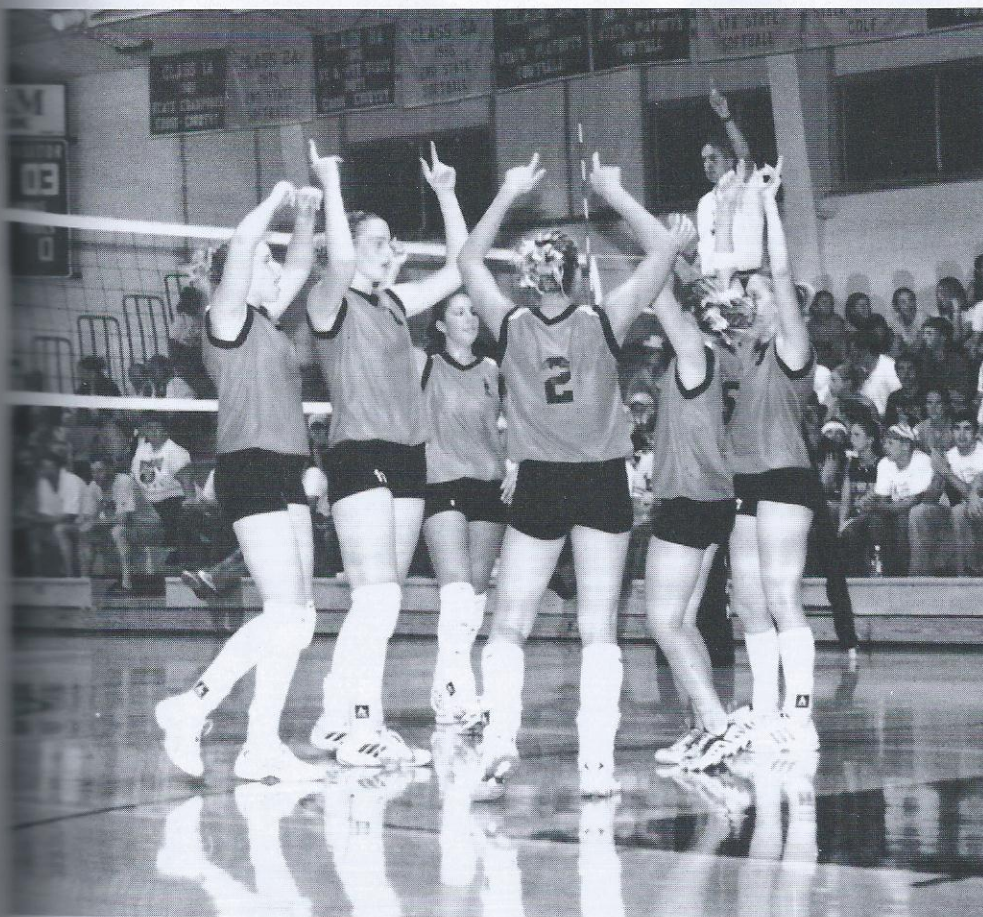

Amber Appleton makes a kill for the Hawks while defeating Waterloo Columbus. The sophomores finished their season with a record of 16-7-4.

Varsity Volleyball: Front Row: Megan Fetter, Ashley Schaul, Ashley Mensen, Kacie Klein; Row 2: Deb Durey, Tessa Tuetken, Jessi Hoffmann; Back Row: Sarah Appleton, Abby Lahr, Morgan Salow, Ashten Stelken, Andrea Francois, Ann Hahn, Sara Breitbach.

After serving an ace for the Hawks, Tessa Tuetken receives a cheer from the rest of the varsity squad.

During the last home game against Dyersville Beckman, Kacie Klein makes a pass to the setter while teammate Ashley Mensen assists. The Hawks beat Beckman, 3-0.

**A. KLEIN & K. MOZINGO**