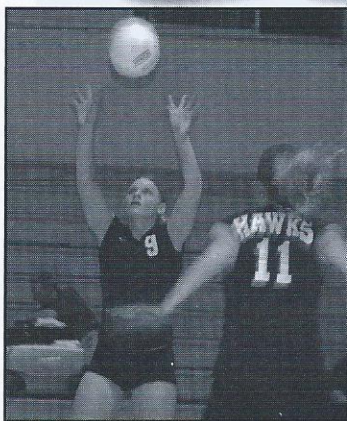

# hunting down the Competitor

Lindsay Murphy

Katie Wessels

Katlyn Heiserman

Concentrating, junior Emily Prinsen hustles to get behind the ball during the Dyerville Beckman game. Prinsen averaged a 93.3% serving accuracy. She went 264 for 283 for the season.

**Scoreboard:** Overall Record: 44-3. Oelwein Quad 1st; Vinton Shellsburg Tournament 1st; South Tama 3-0; Aplington Parkersburg Tournament 1st; Marion 3-0; West Delaware Tournament 1st; Maquoketa 3-0; Vinton Shellsburg 3-1; Monticello Tournament 1st; Central DeWitt 3-0; Western Dubuque 3-0; Cedar Rapids Jefferson Invitational Quarterfinalist; Dyerville Beckman 3-2; Oelwein 3-0; Vinton Shellsburg 3-0; Benton Community 3-0; Harlan 3-0; Mount Pleasant 3-0; Dubuque Walhert 1-3