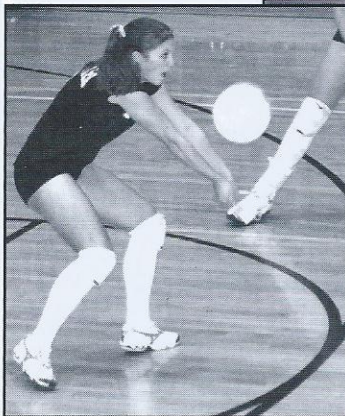

# hunting down the Competitor

Lindsay Murphy

Katie Wessels

Katlyn Heiserman

Concentrating, junior Emily Prinsen hustles to get behind the ball during the Dyerville Beckman game. Prinsen averaged a 93.3% serving accuracy. She went 264 for 283 for the season.

**Scoreboard:** Overall Record: 44-3. Oelwein Quad 1st; Vinton Shellsburg Tournament 1st; South Tama 3-0; Aplington Parkersburg Tournament 1st; Marion 3-0; West Delaware Tournament 1st; Maquoketa 3-0; Vinton Shellsburg 3-1; Monticello Tournament 1st; Central DeWitt 3-0; Western Dubuque 3-0; Cedar Rapids Jefferson Invitational Quarterfinalist; Dyerville Beckman 3-2; Oelwein 3-0; Vinton Shellsburg 3-0; Benton Community 3-0; Harlan 3-0; Mount Pleasant 3-0; Dubuque Walhert 1-3