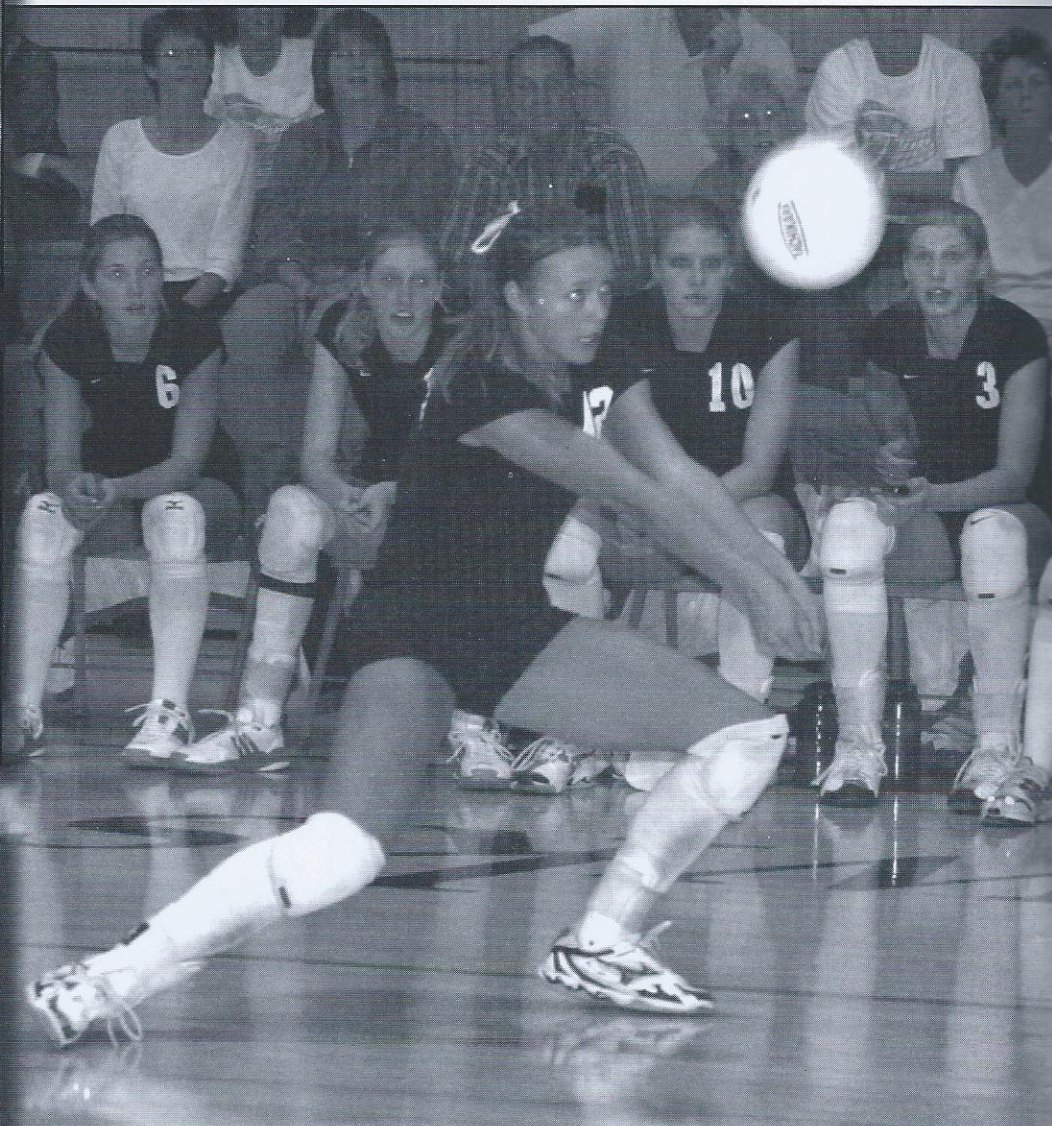

# hunting down the Competitor

Lindsay Murphy

Katie Wessels

Katlyn Heiserman

Concentrating, junior Emily Prinsen hustles to get behind the ball during the Dyerville Beckman game. Prinsen averaged a 93.3% serving accuracy. She went 264 for 283 for the season.

**Scoreboard:** Overall Record: 44-3. Oelwein Quad 1st; Vinton Shellsburg Tournament 1st; South Tama 3-0; Aplington Parkersburg Tournament 1st; Marion 3-0; West Delaware Tournament 1st; Maquoketa 3-0; Vinton Shellsburg 3-1; Monticello Tournament 1st; Central DeWitt 3-0; Western Dubuque 3-0; Cedar Rapids Jefferson Invitational Quarterfinalist; Dyerville Beckman 3-2; Oelwein 3-0; Vinton Shellsburg 3-0; Benton Community 3-0; Harlan 3-0; Mount Pleasant 3-0; Dubuque Walhert 1-3