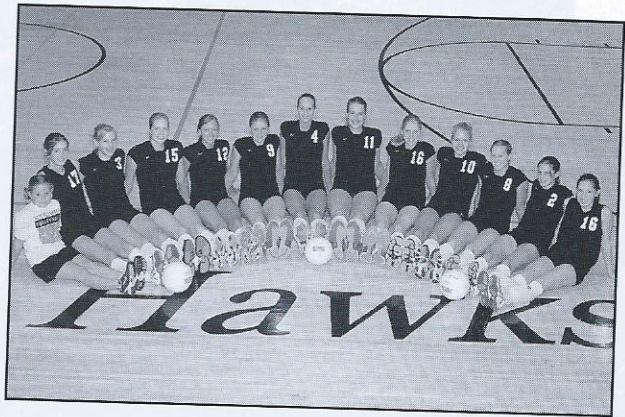

2004 CLASS 3A STATE RUNNER-UP

VARSITY VOLLEYBALL. **Front Row:** Mgr. Madison Coates, Liz Hoffmann, Katie Wessels, Leah Hubbard, Emily Prinsen, Lindsay Murphy, Ashten Stelken, Morgan Salow, Lisa Neverman, Candace Hubbard, Amber Appleton, Katlyn Heiserman, Raquel Vaske.