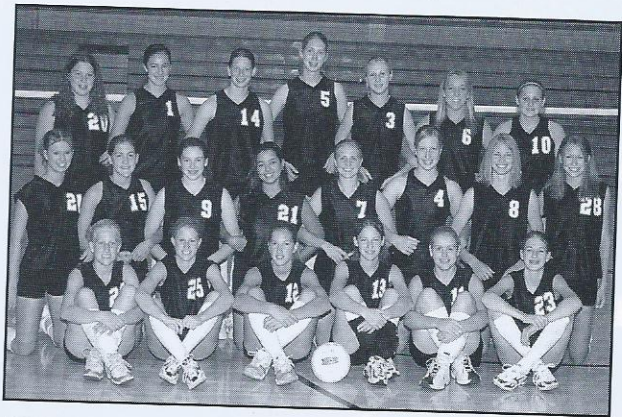

### All Tournament Team

Morgan Salow - Ashten Stelken

Determined, senior Morgan Salow lays the ball down during the Benton Community game. Salow lead the team with 448 kills for the season.

Senior Ashten Stelken warms up for the Vinton Shellsburg game. Stelken produced 337 kills for the season and averaged 2.956 kills per game.

## 2004 CLASS 3A STATE RUNNER-UP

VARSITY VOLLEYBALL. **Front Row:** Mgr. Madison Coates, Liz Hoffmann, Katie Wessels, Leah Hubbard, Emily Prinsen, Lindsay Murphy, Ashten Stelken, Morgan Salow, Lisa Neverman, Candace Hubbard, Amber Appleton, Katlyn Heiserman, Raquel Vaske.