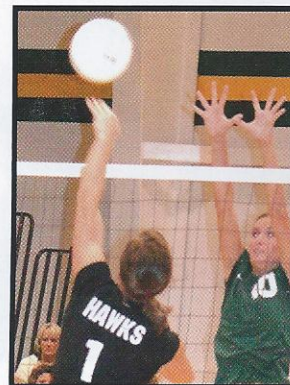

Looking up...

Emily Oleson
9th

“ I really look up to Katie Wessels. She worked really hard and became one of the best middle hitters. I hope I can be as good as her when I play varsity. ”

-Emily Oleson, 9

DUBUQUE 3-0; INDEPENDENCE 3-0; VINTON 3-0; COLUMBUS 3-0; MARION 3-1;
3-0; BENTON COMMUNITY 3-0; DEWITT CENTRAL 3-0; WESTSIDE INVITE 1ST;
3-0; REGIONAL SEMI-FINAL (VINTON-SHELLSBURG) 3-0; REGIONAL FINAL
FINAL (MARION) 3-1; STATE CHAMPIONSHIP (SIOUX CITY HEELAN) 2-3.

FRESHMAN

Row 1: Kara Scherbring, Michelle Sadewasser, Nicole Sperflage, Marissa Phillips
Row 2: Nicole Vaske, Megan Schulte, Aylssa Koloc, Kayla Redfeam, Elizabeth Casey;
Row 3: Katie Klostermann, Jaimie Rasmussen, Michelle Voelker, Abby Flannagan,
Row 4: Nichole Vaske, Emily Oleson, Emily Sullivan; Back Row: Coach Julie Vaske.

Going for the attack,
junior middle hitter
Emily Heffernen kills
the ball for a point.

Seeing past the blocker,
senior Katie Murphy hits
the ball past a Dyersville
Beckman blocker.