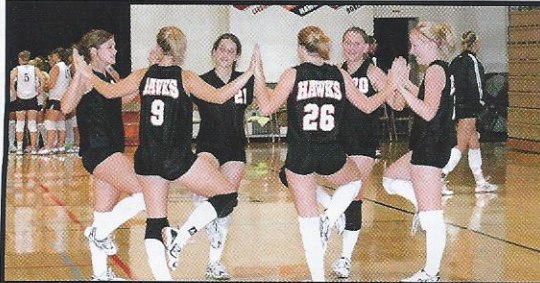

Looking up...

Emily Oleson
9th

“ I really look up to Katie Wessels. She worked really hard and became one of the best middle hitters. I hope I can be as good as her when I play varsity. ”

-Emily Oleson, 9

Katie Wessels
12th

Clockwise from left:
• The sophomore team • Senior Katlyn Heiserman • Senior Lindsey McDowell • Sophomore Emily Havertape.

Building Legacies

- WaMaC All Conference
- First Team
 - Emily Heffernen
 - Katlyn Heiserman
 - Katie Murphy
 - Katie Wessels
- Second Team
 - Lindsey McDowell
- Honorable Mention
 - Kaylin Kelchen
 - Nicole Neverman
- Coach of the Year
 - Brett Mather
- State All-Tourney Team
 - Katie Murphy
 - Katie Wessels (captain)
- All-State
- 1st Team
 - Katlyn Heiserman
 - Katie Wessels
- 2nd Team
 - Emily Heffernen
 - Katie Murphy

Going for the attack,
junior middle hitter
Emily Heffernen kills
the ball for a point.

Seeing past the blocker,
senior Katie Murphy hits
the ball past a Dyersville
Beckman blocker.