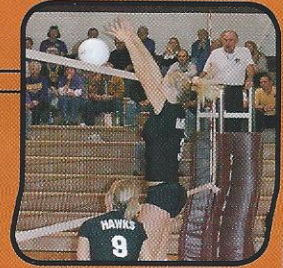

Looking up...

Emily Oleson
9th

“ I really look up to Katie Wessels. She worked really hard and became one of the best middle hitters. I hope I can be as good as her when I play varsity. ”

-Emily Oleson, 9

Katie Wessels
12th

Clockwise from left:
• The sophomore team • Senior Katlyn Heiserman • Senior Lindsey McDowell • Sophomore Emily Havertape.

Building Legacies

- WaMaC All Conference
- First Team
 - Emily Heffernen
 - Katlyn Heiserman
 - Katie Murphy
 - Katie Wessels
- Second Team
 - Lindsey McDowell
- Honorable Mention
 - Kaylin Kelchen
 - Nicole Neverman
- Coach of the Year
 - Brett Mather
- State All-Tourney Team
 - Katie Murphy
 - Katie Wessels (captain)
- All-State
- 1st Team
 - Katlyn Heiserman
 - Katie Wessels
- 2nd Team
 - Emily Heffernen
 - Katie Murphy

Going for the attack,
junior middle hitter
Emily Heffernen kills
the ball for a point.

Seeing past the blocker,
senior Katie Murphy hits
the ball past a Dyersville
Beckman blocker.